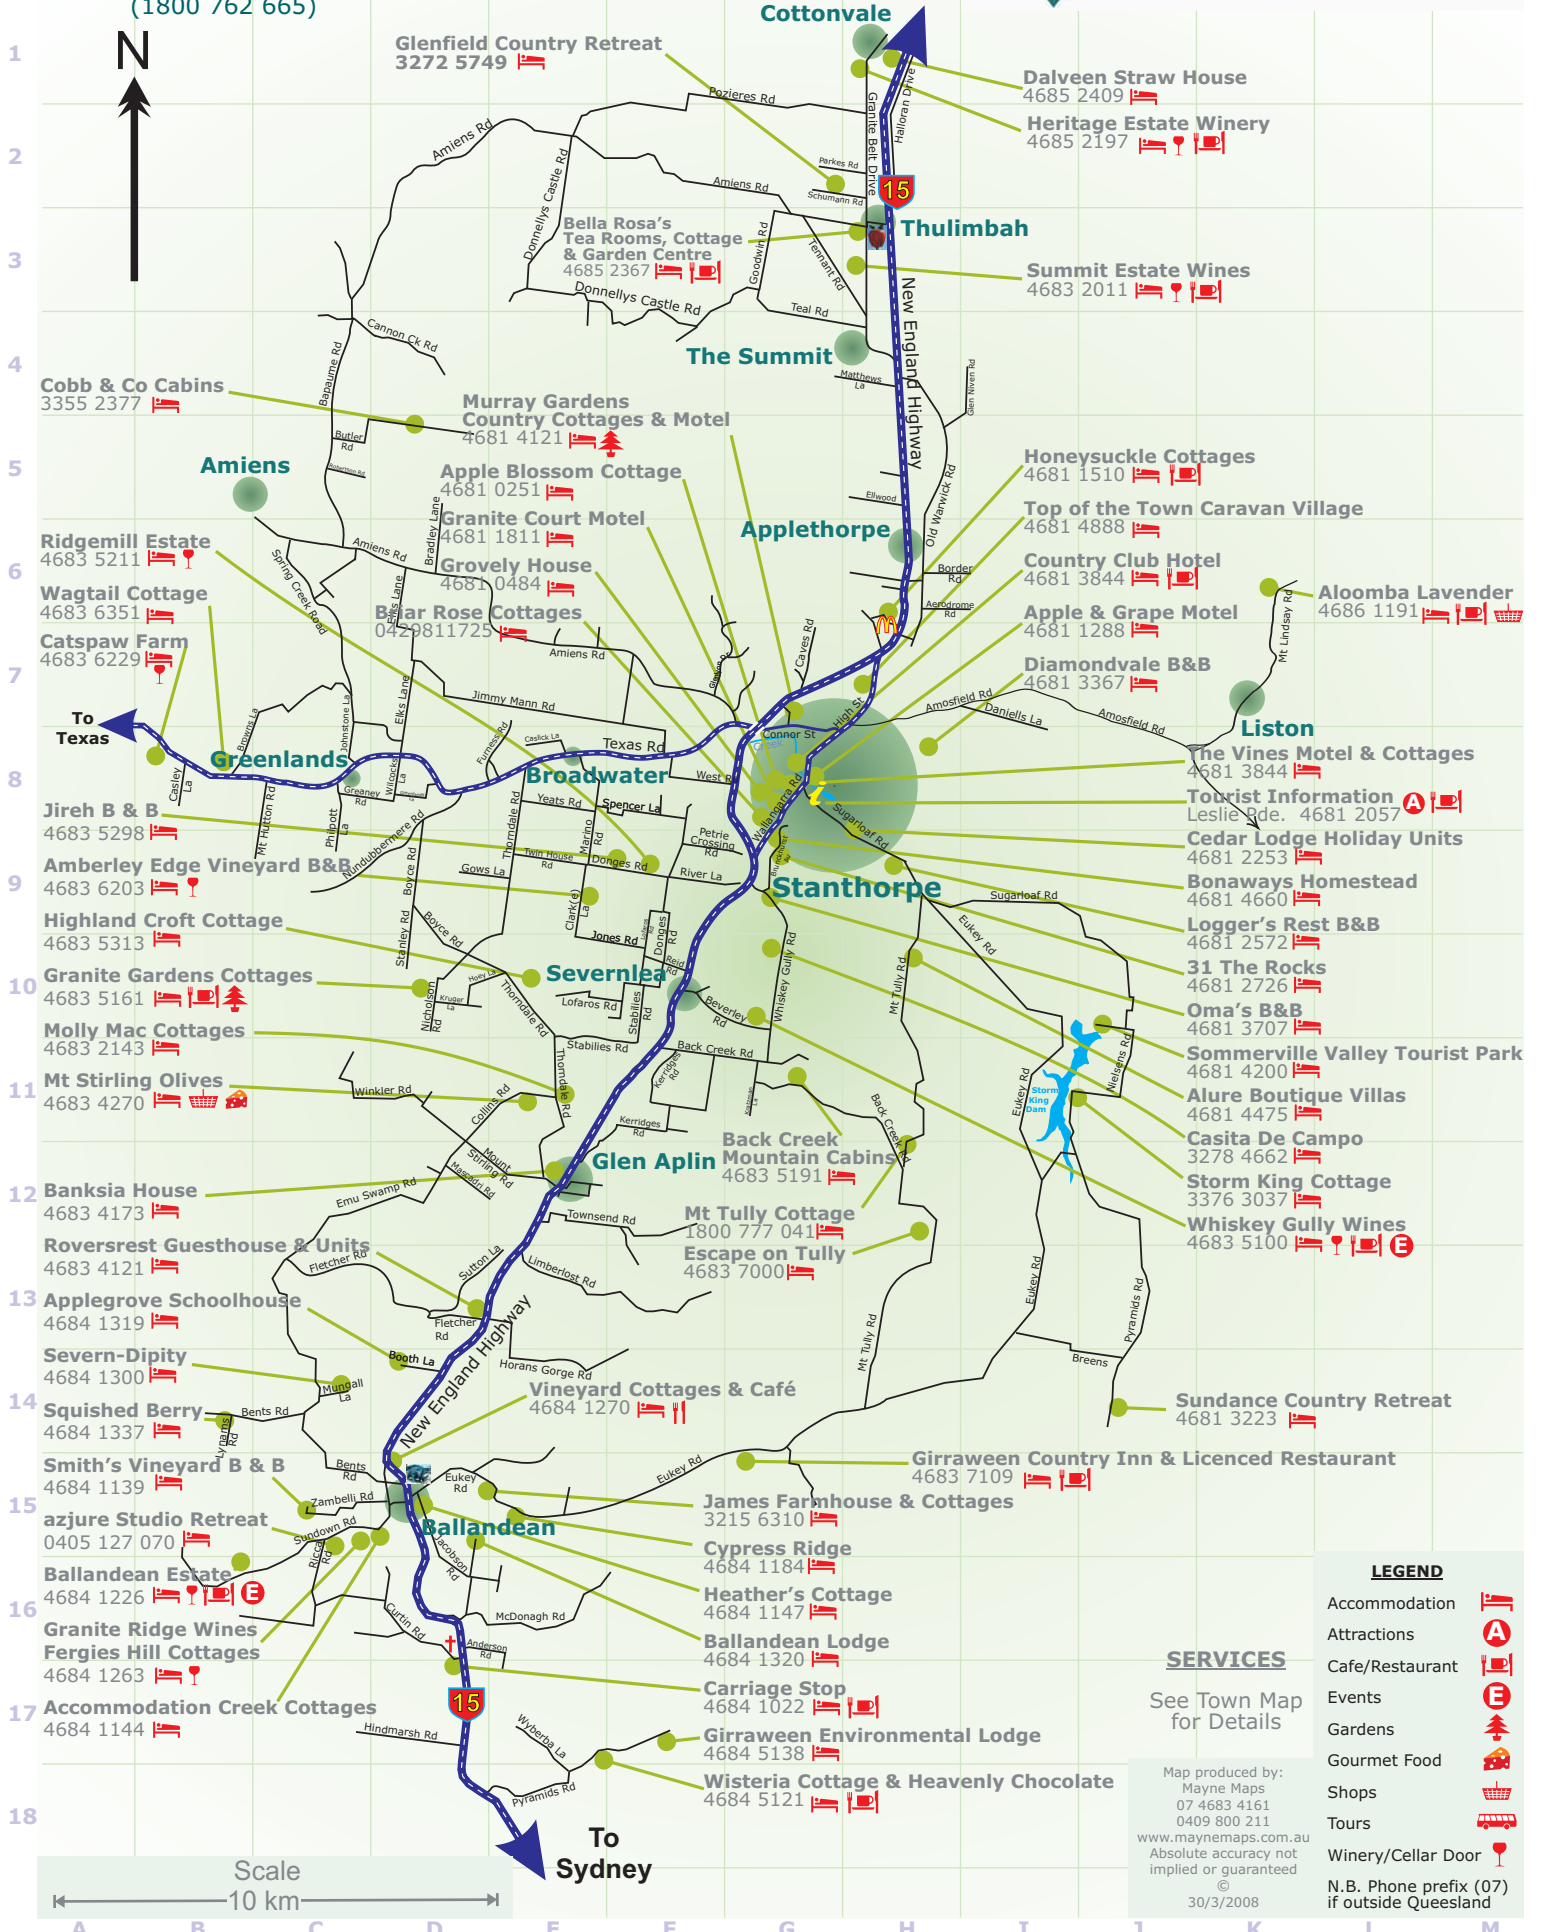

Visitor Information Centre
 Open daily 9-5
 28 Leslie Parade
 Stanthorpe
 www.granitebeltwinecountry.com.au
 Phone 1800 SO COOL
 (1800 762 665)

District Accommodation Map

**granite belt
wine country**

LEGEND

- Accommodation
- Attractions
- Cafe/Restaurant
- Events
- Gardens
- Gourmet Food
- Shops
- Tours
- Winery/Cellar Door

SERVICES
 See Town Map for Details

Map produced by:
 Mayne Maps
 07 4683 4161
 0409 800 211
 www.maynemaps.com.au
 Absolute accuracy not
 implied or guaranteed
 © 30/3/2008

N.B. Phone prefix (07)
 if outside Queensland